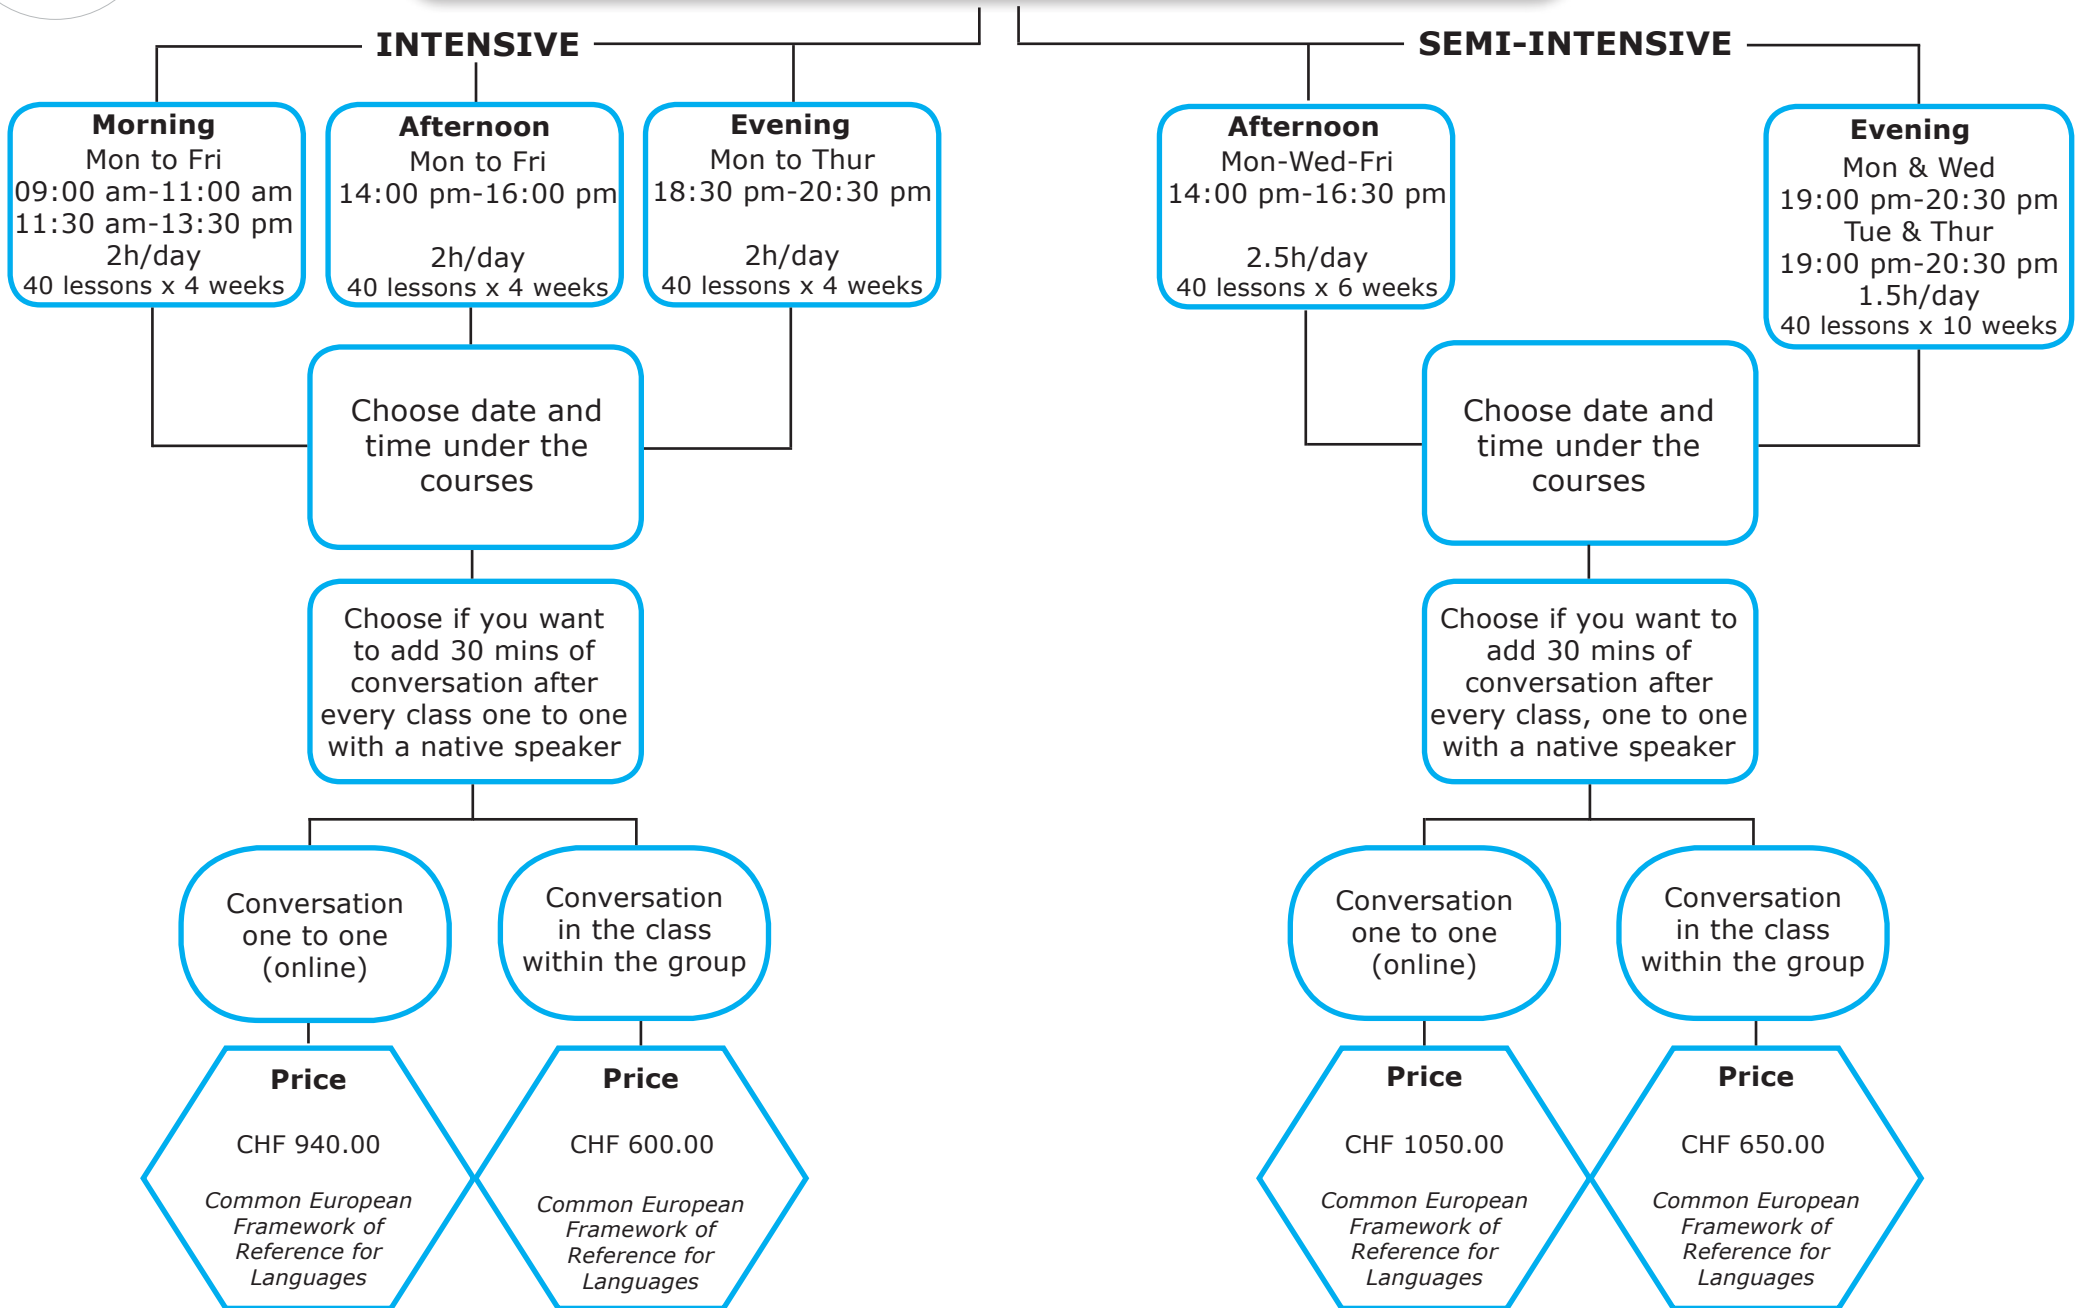

CHOOSE YOUR GERMAN COURSE

Now enrolle online after reading and understanding our terms and conditions