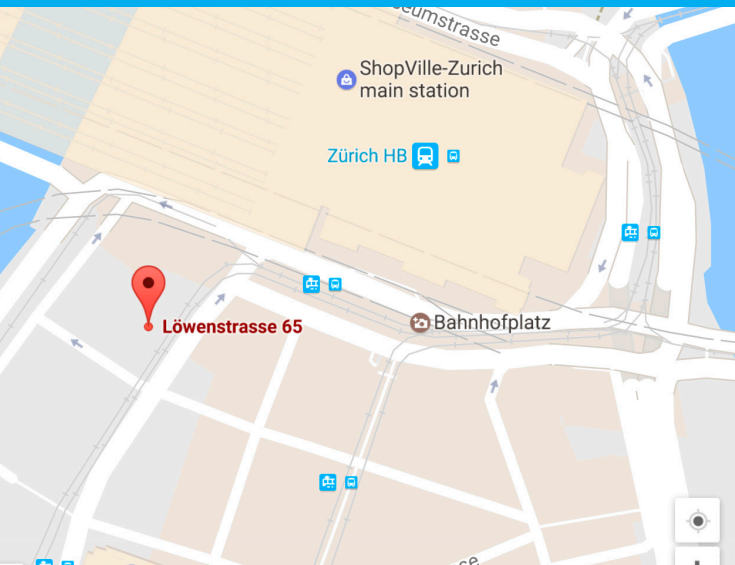

Email: info@italksprachschule.ch

044 550 09 09
044 550 09 08

Reception opening times:

Monday to Thursday from 9.00 am to 20.00 pm
Friday from 9.00 am to 19.00 pm

www.italksprachschule.ch

Löwenstrasse 65-67
8001 Zürich

FIND US

Italk Sprachschule is centrally located. Opposite the Zürich Hauptbahnhof (Zürich main station). Löwenstrasse is parallel to Bahnhofstrasse. Any train going to Zürich or trams: 3, 6, 7, 10, 11, 13, 14, 17 and Bus 31

COURSES STRUCTURE

Intensive

LEVEL LENGTH

A1	12 weeks
A1.1	40 lessons – 4 weeks
A1.2	40 lessons – 4 weeks
A1.3	40 lessons – 4 weeks
A2	12 weeks
A2.1	40 lessons – 4 weeks
A2.2	40 lessons – 4 weeks
A2.3	40 lessons – 4 weeks
B1	12 weeks
B1.1	40 lessons – 4 weeks
B1.2	40 lessons – 4 weeks
B1.3	40 lessons – 4 weeks
B2	12 weeks
B2.1	40 lessons – 4 weeks
B2.2	40 lessons – 4 weeks
B2.3	40 lessons – 4 weeks
C1	12 weeks
C1.1	40 lessons – 4 weeks
C1.2	40 lessons – 4 weeks
C1.3	40 lessons – 4 weeks

Semi-intensive

LEVEL LENGTH

A1	30 weeks
A1.1	40 lessons – 10 weeks
A1.2	40 lessons – 10 weeks
A1.3	40 lessons – 10 weeks
A2	30 weeks
A2.1	40 lessons – 10 weeks
A2.2	40 lessons – 10 weeks
A2.3	40 lessons – 10 weeks
B1	30 weeks
B1.1	40 lessons – 10 weeks
B1.2	40 lessons – 10 weeks
B1.3	40 lessons – 10 weeks
B2	30 weeks
B2.1	40 lessons – 10 weeks
B2.2	40 lessons – 10 weeks
B2.3	40 lessons – 10 weeks
C1	30 weeks
C1.1	40 lessons – 10 weeks

Enrol online
www.italksprachschule.ch